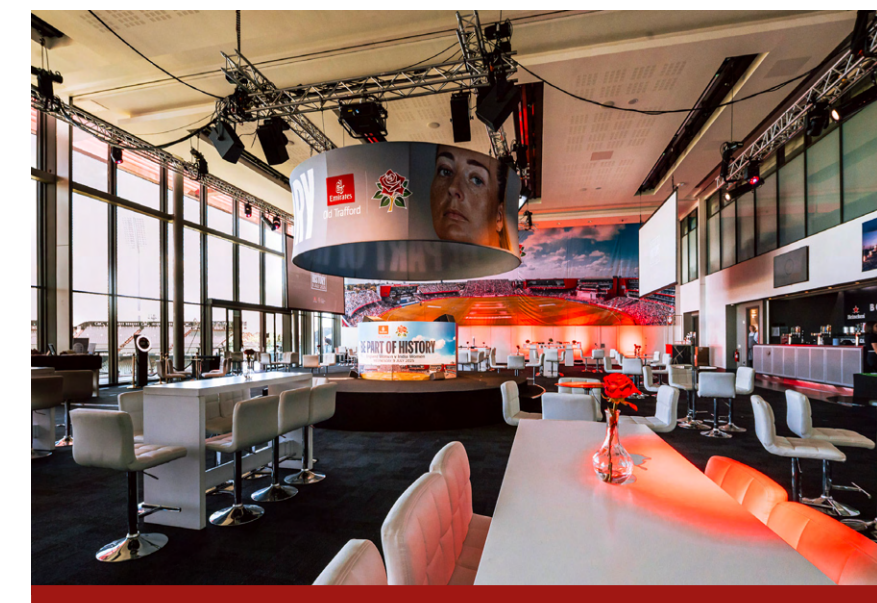

Prices are per person (Ex. VAT)

BUMBLE'S LEGENDS LOUNGE

ROSES T20 £332.50PP

In this unmissable and unique hospitality experience hosted by David 'Bumble' Lloyd, you will have the chance to engage in an exclusive meet and greet, and Q&A session with Bumble, all whilst taking in all the action from behind the bowler's arm and indulging in our most premium and formal shared hospitality setting.

Prices are per person (Ex. VAT)

CENTURY LOUNGE

ROSES T20 £207.50PP

Enjoy a relaxed and sociable cricket experience in the Century Lounge, featuring an informal shared suite, unreserved seating or balcony views, and a vibrant DJ atmosphere.